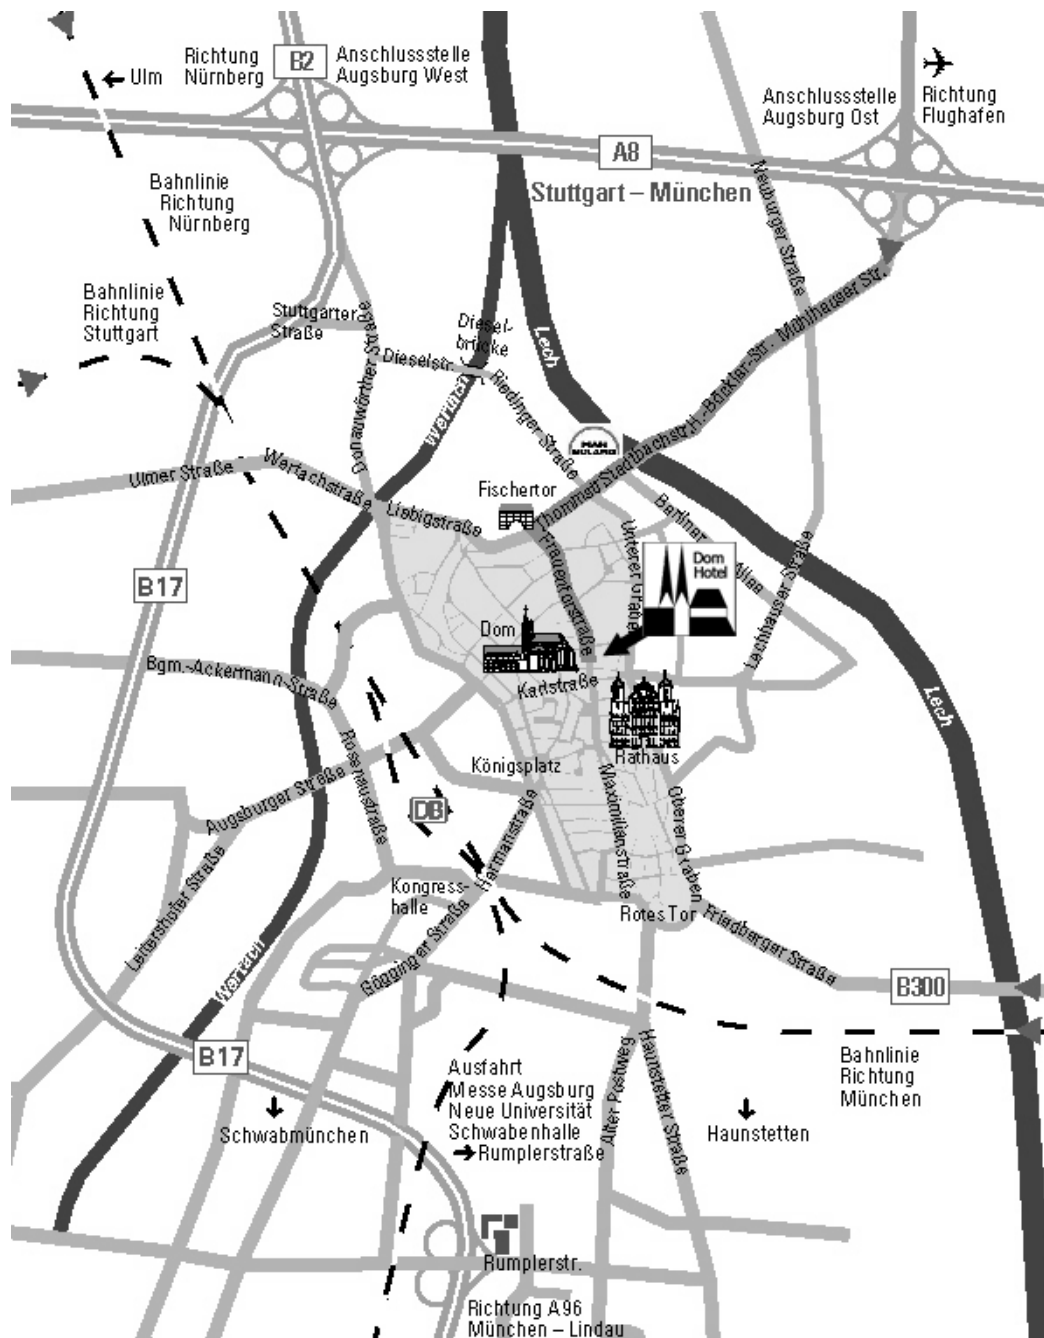

Routemap – Dom Hotel Augsburg

Familie Illig
Frauentorstraße 8
86152 Augsburg

Telefon: 0821 / 34 39 3 – 0
Telefax: 0821 / 34 39 3 - 200

When you come from the direction of the Airfield or the motorway, take the exit „Augsburg Ost“

After crossing the bridge over the river Lech, drive past the MAN building and get into the middle lane. At the traffic light turn right, than after about 20 m turn left. at the next traffic light, turn left again and drive through the archway "Fischertor". Continue for about 400 m and the Dom Hotel is on the left, the Cathedral is on the right. (Entry "Mittleres Pfaffengäßchen")